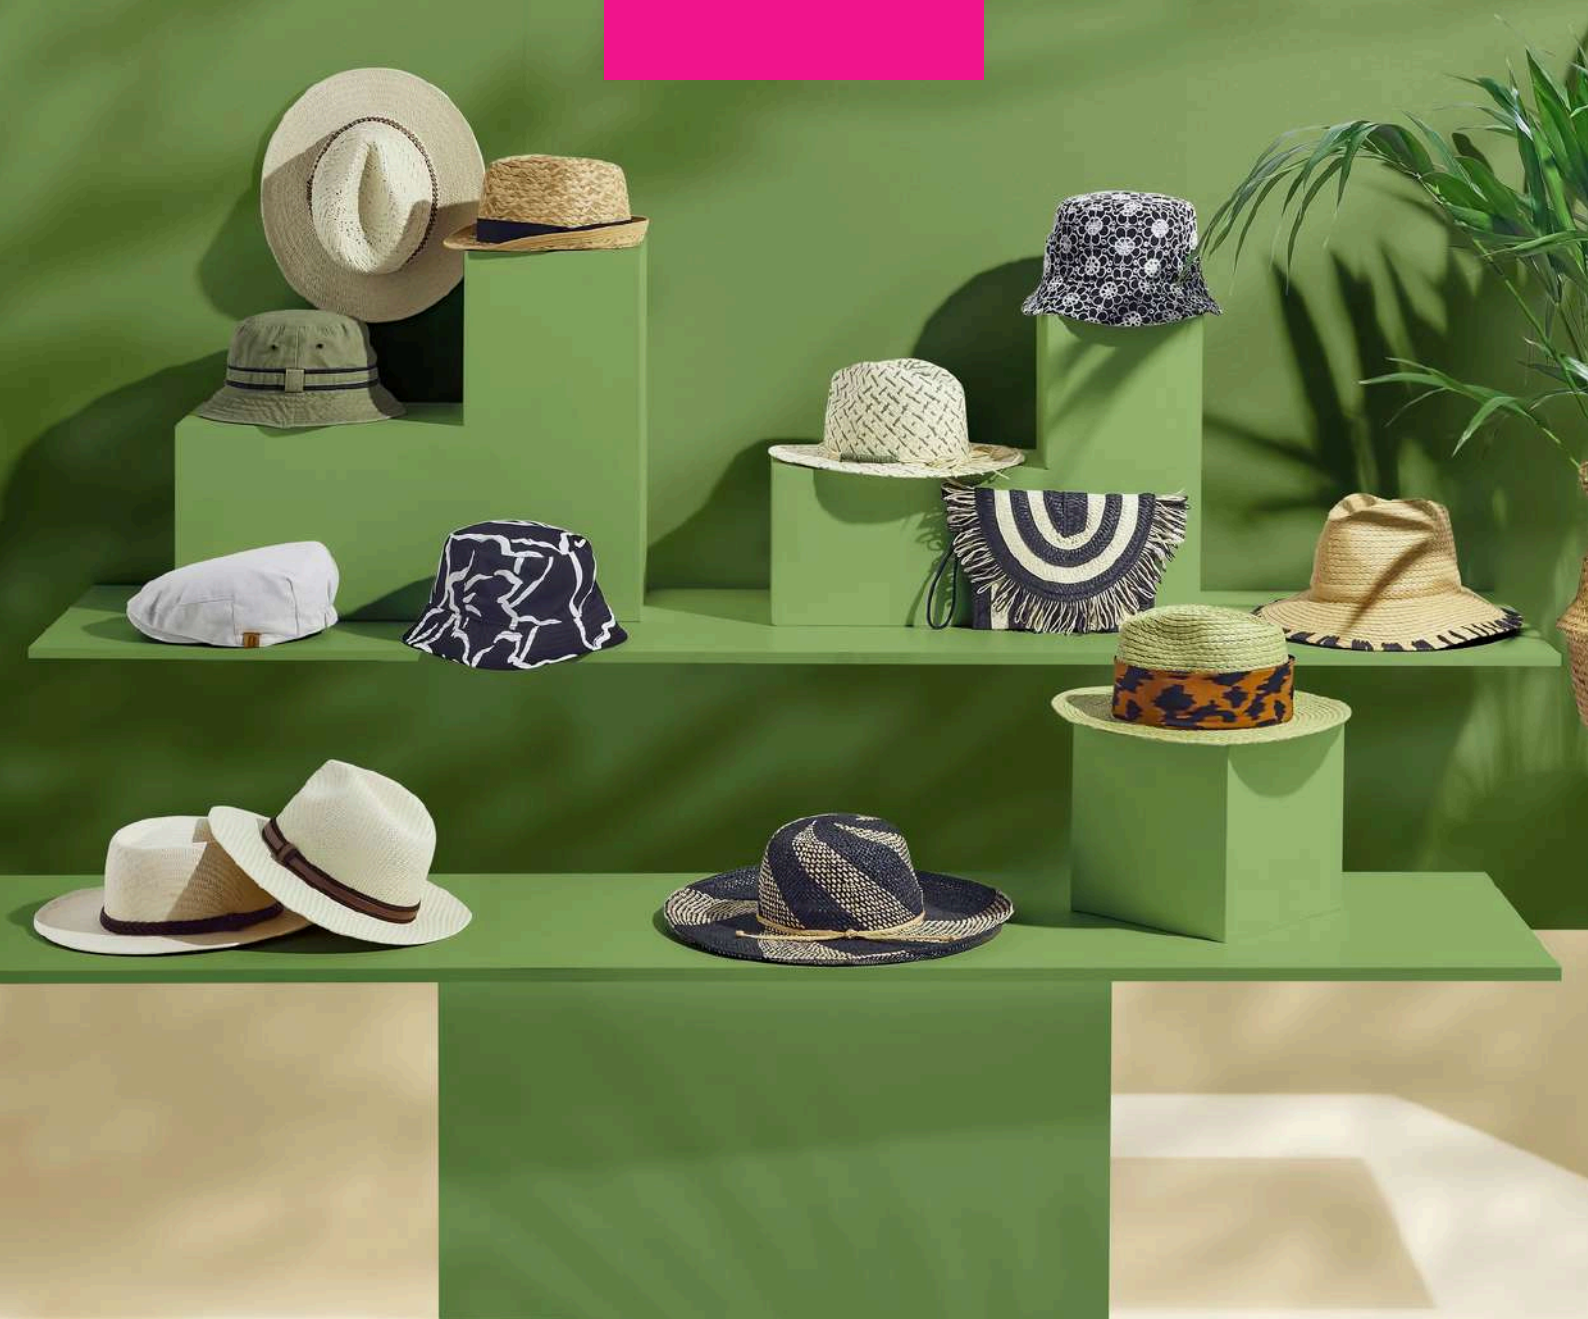

B

BOARDMANS

SPRING/SUMMER 2025

THE COLLECTION

Our SS25 collection features a brand-new range of hats, bags, and visors, showcasing our latest key trends and timeless commercial styles

In the women's collection, we introduce fresh colour palettes, innovative techniques, and unique trims. Baker boy and bucket hats display abstract motifs, animal prints, and linen-like textures. Straw hats are available in impactful shades from neutrals to bold brights, complemented by matching bands and charm details. This season, we've also added a versatile collection of bags perfect for any sunny occasion. From clutches to beach bags, there's a style to match each of our key trend capsules.

Our men's collection blends timeless styles with our latest trends. Straw hats retain their classic shapes but are refreshed with updated bands and trims. Bucket hats incorporate utility elements such as toggles, reversible fabrics, pockets, and feature fresh patterns and colours, complemented by our staple baseball caps. Additionally, new checked fabrics in flat caps and baker boy styles add a touch of contemporary flair.